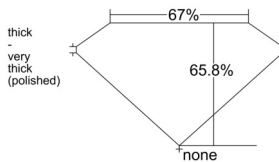

GIA®

FACSIMILE

GIA REPORT 6532374292

Verify this report at GIA.edu

GIA NATURAL DIAMOND DOSSIER®

September 26, 2025
GIA Report Number 6532374292
Shape and Cutting Style ..... Emerald Cut
Measurements ..... 5.97 x 4.25 x 2.79 mm

GRADING RESULTS

Carat Weight ..... 0.70 carat
Color Grade ..... F
Clarity Grade VS1

ADDITIONAL GRADING INFORMATION

Polish ..... Excellent
Symmetry ..... Very Good
Fluorescence ..... Faint
Clarity Characteristics ..... Cloud, Pinpoint
Inscription(s): GIA 6532374292

PROPORTIONS

Profile not to actual proportions

GRADING SCALES

GIA COLOR SCALE		GIA CLARITY SCALE			
COLORLESS	D	VERY VERY SLIGHTLY INCLUDED	FLAWLESS		
	E		INTERNALLY FLAWLESS		
	F	VERY SLIGHTLY INCLUDED	VS₁		
	G		VS₂		
	H		VS₁		
	NEAR COLORLESS	I	SLIGHTLY INCLUDED	VS₂	
		J		SI₁	
		FAINT	K	INCLUDED	SI₂
			L		I₁
			M		I₂
VERT LIGHT	N	LIGHT	I₃		
	O				
	P				
	Q				
	R				
	S				
	T				
LIGHT	U				
	V				
	W				
	X				
Y					
Z