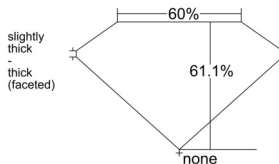

GIA®

FACSIMILE

GIA REPORT 6541187188

Verify this report at GIA.edu

GIA NATURAL DIAMOND DOSSIER®

December 08, 2025
GIA Report Number **6541187188**
Shape and Cutting Style ..... **Pear Brilliant**
Measurements ..... **7.16 x 4.49 x 2.74 mm**

GRADING RESULTS

Carat Weight ..... **0.52 carat**
Color Grade ..... **F**
Clarity Grade **VVS2**

ADDITIONAL GRADING INFORMATION

Polish ..... **Excellent**
Symmetry ..... **Very Good**
Fluorescence ..... **None**
Clarity Characteristics ..... **Needle, Pinpoint**
Inscription(s): **GIA 6541187188**

PROPORTIONS

Profile not to actual proportions

GRADING SCALES

GIA COLOR SCALE		GIA CLARITY SCALE			
COLORLESS	D	VERY VERY SLIGHTLY INCLUDED	FLAWLESS		
	E		INTERNALLY FLAWLESS		
	F	VERY SLIGHTLY INCLUDED	VVS₁		
	G		VVS₂		
	H		VS₁		
	NEAR COLORLESS	I	SLIGHTLY INCLUDED	VS₂	
		J		SI₁	
		FAINT	K	INCLUDED	SI₂
			L		I₁
			M		I₂
VERT LIGHT	N	LIGHT	I₃		
	O				
	P				
	Q				
	R