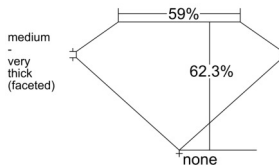

GIA®

FACSIMILE

GIA REPORT 6545296570

Verify this report at GIA.edu

GIA NATURAL DIAMOND DOSSIER®

December 23, 2025
GIA Report Number 6545296570
Shape and Cutting Style ..... Pear Brilliant
Measurements ..... 7.47 x 4.55 x 2.84 mm

GRADING RESULTS

Carat Weight ..... 0.56 carat
Color Grade ..... E
Clarity Grade VS1

ADDITIONAL GRADING INFORMATION

Polish ..... Very Good
Symmetry ..... Very Good
Fluorescence ..... None
Clarity Characteristics ..... Crystal, Pinpoint
Inscription(s): GIA 6545296570

PROPORTIONS

Profile not to actual proportions

GRADING SCALES

GIA COLOR SCALE		GIA CLARITY SCALE	
COLORLESS	D	VERY VERY SLIGHTLY INCLUDED	FLAWLESS
	E		INTERNALLY FLAWLESS
	F		VVS₁
	G		VVS₂
	H		VS₁
	I		VS₂
	J		SI₁
	K		SI₂
	L		I₁
	M		I₂
NEAR COLORLESS	N	SLIGHTLY INCLUDED	I₃
	O		
	P		
	Q		
FAINT	R		
	S		
	T		
	U		
VERT LIGHT	V		
	W		
	X		
	Y		
LIGHT	Z