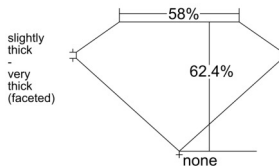

GIA®

FACSIMILE

GIA REPORT 6551185661

Verify this report at GIA.edu

GIA NATURAL DIAMOND DOSSIER®

May 06, 2026
GIA Report Number 6551185661
Shape and Cutting Style ..... Heart Brilliant
Measurements ..... 5.60 x 6.31 x 3.93 mm

GRADING RESULTS

Carat Weight ..... 0.80 carat
Color Grade ..... F
Clarity Grade VVS2

ADDITIONAL GRADING INFORMATION

Polish ..... Excellent
Symmetry ..... Excellent
Fluorescence ..... None
Clarity Characteristics ..... Cloud, Pinpoint, Feather
Inscription(s): GIA 6551185661

PROPORTIONS

Profile not to actual proportions

GRADING SCALES

GIA COLOR SCALE		GIA CLARITY SCALE			
COLORLESS	D	VERY VERY SLIGHTLY INCLUDED	FLAWLESS		
	E		INTERNALLY FLAWLESS		
	F	VERY SLIGHTLY INCLUDED	VVS₁		
	G		VVS₂		
	H		VS₁		
	NEAR COLORLESS	I	SLIGHTLY INCLUDED	VS₂	
		J		SI₁	
		FAINT	K	INCLUDED	SI₂
			L		I₁
			M		I₂
VERT LIGHT	N	LIGHT	I₃		
	O				
	P				
	Q				
	R