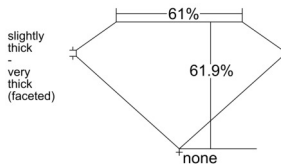

GIA®

FACSIMILE

GIA REPORT 6552108189

Verify this report at GIA.edu

GIA NATURAL DIAMOND DOSSIER®

April 24, 2026
GIA Report Number **6552108189**
Shape and Cutting Style ..... **Heart Brilliant**
Measurements ..... **5.49 x 6.43 x 3.98 mm**

GRADING RESULTS

Carat Weight ..... **0.81 carat**
Color Grade ..... **F**
Clarity Grade **VS2**

ADDITIONAL GRADING INFORMATION

Polish ..... **Excellent**
Symmetry ..... **Very Good**
Fluorescence ..... **None**
Clarity Characteristics..... **Cloud, Crystal, Feather**
Inscription(s): **GIA 6552108189**

PROPORTIONS

Profile not to actual proportions

GRADING SCALES

GIA COLOR SCALE		GIA CLARITY SCALE			
COLORLESS	D	VERY VERY SLIGHTLY INCLUDED	FLAWLESS		
	E		INTERNALLY FLAWLESS		
	F	VERY SLIGHTLY INCLUDED	VVS₁		
	G		VVS₂		
	H		VS₁		
	NEAR COLORLESS	I	SLIGHTLY INCLUDED	VS₂	
		J		SI₁	
		FAINT	K	INCLUDED	SI₂
			L		I₁
			M		I₂
VERT LIGHT	N	LIGHT	I₃		
	O				
	P				
	Q				
	R