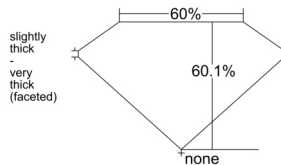

GIA®

FACSIMILE

GIA REPORT 6552108635

Verify this report at GIA.edu

GIA NATURAL DIAMOND DOSSIER®

April 24, 2026
GIA Report Number 6552108635
Shape and Cutting Style ..... Heart Brilliant
Measurements ..... 5.36 x 6.15 x 3.70 mm

GRADING RESULTS

Carat Weight ..... 0.70 carat
Color Grade ..... G
Clarity Grade VVS2

ADDITIONAL GRADING INFORMATION

Polish ..... Excellent
Symmetry ..... Excellent
Fluorescence ..... None
Clarity Characteristics ..... Pinpoint, Feather
Inscription(s): GIA 6552108635

PROPORTIONS

Profile not to actual proportions

GRADING SCALES

GIA COLOR SCALE		GIA CLARITY SCALE	
COLORLESS	D	VERY VERY SLIGHTLY INCLUDED	FLAWLESS
	E		INTERNALLY FLAWLESS
	F		VVS₁
	G		VVS₂
	H		VS₁
	I		VS₂
	J		SI₁
	K		SI₂
	L		I₁
	M		I₂
NEAR COLORLESS	N	SLIGHTLY INCLUDED	I₃
	O		
	P		
	Q		
FAINT	R		
	S		
	T		
	U		
VERY LIGHT	V		
	W		
	X		
	Y		
LIGHT	Z