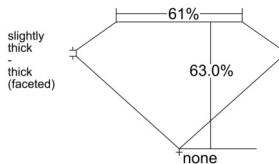

GIA®

FACSIMILE

GIA REPORT 6552267388

Verify this report at GIA.edu

GIA NATURAL DIAMOND DOSSIER®

May 16, 2026
GIA Report Number 6552267388
Shape and Cutting Style ..... Pear Brilliant
Measurements ..... 8.44 x 5.39 x 3.39 mm

GRADING RESULTS

Carat Weight ..... 0.92 carat
Color Grade ..... F
Clarity Grade VS1

ADDITIONAL GRADING INFORMATION

Polish ..... Excellent
Symmetry ..... Excellent
Fluorescence ..... None
Clarity Characteristics ..... Crystal, Cloud
Inscription(s): GIA 6552267388

PROPORTIONS

Profile not to actual proportions

GRADING SCALES

GIA COLOR SCALE		GIA CLARITY SCALE			
COLORLESS	D	VERY VERY SLIGHTLY INCLUDED	FLAWLESS		
	E		INTERNALLY FLAWLESS		
	F	VERY SLIGHTLY INCLUDED	VS₁		
	G		VS₂		
	H		VS₁		
	NEAR COLORLESS	I	SLIGHTLY INCLUDED	VS₂	
		J		SI₁	
		FAINT	K	INCLUDED	SI₂
			L		I₁
			M		I₂
VERT LIGHT	N	LIGHT	I₃		
	O				
	P				
	Q				
	R