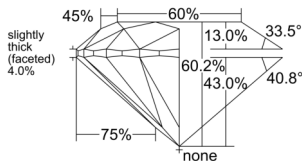

GIA®

FACSIMILE

GIA REPORT 6552329119

Verify this report at GIA.edu

GIA NATURAL DIAMOND DOSSIER®

May 22, 2026
GIA Report Number 6552329119
Shape and Cutting Style ..... Round Brilliant
Measurements ..... 5.72 - 5.75 x 3.45 mm

GRADING RESULTS

Carat Weight ..... 0.70 carat
Color Grade ..... G
Clarity Grade VS1
Cut Grade ..... Excellent

ADDITIONAL GRADING INFORMATION

Polish ..... Excellent
Symmetry ..... Excellent
Fluorescence ..... None
Clarity Characteristics ..... Feather, Pinpoint
Inscription(s): GIA 6552329119

PROPORTIONS

Profile to actual proportions