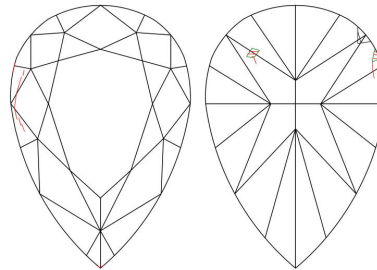

GIA DIAMOND GRADING REPORT

 April 20, 2015
 GIA Report Number 7193828540
 Shape and Cutting Style Pear Modified Brilliant
 Measurements 8.57 x 5.62 x 3.29 mm

GRADING RESULTS

 Carat Weight 1.02 carat
 Color Grade E
 Clarity Grade SI2

ADDITIONAL GRADING INFORMATION

 Polish Good
 Symmetry Good
 Fluorescence None

PROPORTIONS

Profile not to actual proportions

CLARITY CHARACTERISTICS

KEY TO SYMBOLS*

-  Feather
-  Cavity
-  Extra Facet

* Red symbols denote internal characteristics (inclusions). Green or black symbols denote external characteristics (blemishes). Diagram is an approximate representation of the diamond, and symbols shown indicate type, position, and approximate size of clarity characteristics. All clarity characteristics may not be shown. Details of finish are not shown.

GRADING SCALES

| GIA COLOR SCALE | | GIA CLARITY SCALE | |
|-----------------|---|-----------------------------|---------------------|
| COLOURLESS | D | VERY VERY SLIGHTLY INCLUDED | FLAWLESS |
| | E | | INTERNALLY FLAWLESS |
| | F | | VVS ₁ |
| NEAR COLOURLESS | G | VERY SLIGHTLY INCLUDED | VVS ₂ |
| | H | | VS ₁ |
| | I | | VS ₂ |
| FANT | J | SLIGHTLY INCLUDED | SI ₁ |
| | K | | SI ₂ |
| | L | | I ₁ |
| VERY LIGHT | M | INCLUDED | I ₂ |
| | N | | I ₃ |
| | O | | |
| LIGHT | P | | |
| | Q | | |
| | R | | |
| | S | | |
| | T | | |
| | U | | |
| | V | | |
| | W | | |
| X | | | |
| Y | | | |
| Z | | | |