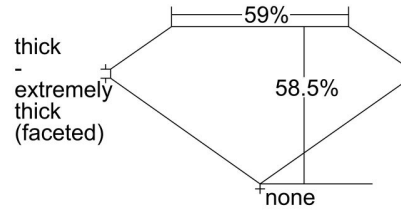

GIA DIAMOND GRADING REPORT

 April 20, 2015
 GIA Report Number 7193828540
 Shape and Cutting Style Pear Modified Brilliant
 Measurements 8.57 x 5.62 x 3.29 mm

GRADING RESULTS

 Carat Weight 1.02 carat
 Color Grade E
 Clarity Grade SI2

ADDITIONAL GRADING INFORMATION

 Polish Good
 Symmetry Good
 Fluorescence None

PROPORTIONS

Profile not to actual proportions

CLARITY CHARACTERISTICS

KEY TO SYMBOLS*

-  Feather
-  Cavity
-  Extra Facet

* Red symbols denote internal characteristics (inclusions). Green or black symbols denote external characteristics (blemishes). Diagram is an approximate representation of the diamond, and symbols shown indicate type, position, and approximate size of clarity characteristics. All clarity characteristics may not be shown. Details of finish are not shown.