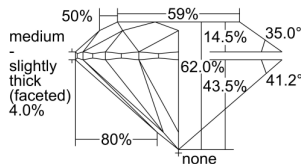

GIA®

FACSIMILE

GIA DIAMOND DOSSIER®

July 07, 2016
GIA Report Number 7231156246
Shape and Cutting Style ..... Round Brilliant
Measurements ..... 3.96 - 3.98 x 2.46 mm

GRADING RESULTS

Carat Weight ..... 0.24 carat
Color Grade ..... E
Clarity Grade VS1
Cut Grade ..... Excellent

ADDITIONAL GRADING INFORMATION

Polish ..... Excellent
Symmetry ..... Excellent
Fluorescence ..... None
Clarity Characteristics..... Cloud, Needle, Pinpoint
Inscription(s): GIA 7231156246

GIA REPORT 7231156246

Verify this report at gia.edu

PROPORTIONS

Profile to actual proportions