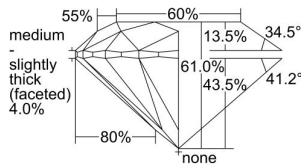

GIA®

FACSIMILE

GIA REPORT

7231622601

Verify this report at gia.edu

GIA DIAMOND DOSSIER®

September 01, 2016
GIA Report Number 7231622601
Shape and Cutting Style ..... Round Brilliant
Measurements ..... 4.01 - 4.03 x 2.45 mm

GRADING RESULTS

Carat Weight ..... 0.24 carat
Color Grade ..... F
Clarity Grade VS1
Cut Grade ..... Excellent

ADDITIONAL GRADING INFORMATION

Polish ..... Excellent
Symmetry ..... Excellent
Fluorescence ..... None
Clarity Characteristics..... Crystal, Feather, Needle, Pinpoint
Inscription(s): GIA 7231622601

PROPORTIONS

Profile to actual proportions

GRADING SCALES

GIA COLOR SCALE

COLORLESS	D
	E
	F
	G
	H
	I
	J
NEAR COLORLESS	K
	L
Faint	M
	N
	O
	P
Very Light	R
	S
	T
	U
	V
Light	W
	X
	Y
	Z

GIA CLARITY SCALE

FLAWLESS	VERY VERY SLIGHTLY INCLUDED	VVS₁	
			VVS₂
INTERNALLY FLAWLESS	VERY SLIGHTLY INCLUDED	VS₁	
		VS₂	
SLIGHTLY INCLUDED	SLIGHTLY INCLUDED	SI₁	
		SI₂	
INCLUDED	INCLUDED	I₁	
		I₂	
		I₃	

GIA CUT SCALE

EXCELLENT	VERY GOOD	GOOD	FAIR	POOR