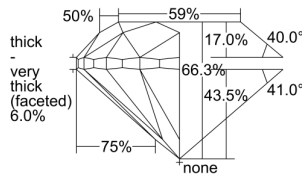

GIA®

FACSIMILE

GIA REPORT 7248819711

Verify this report at GIA.edu

GIA NATURAL DIAMOND DOSSIER®

January 03, 2024
GIA Report Number 7248819711
Shape and Cutting Style ..... Round Brilliant
Measurements ..... 5.90 - 5.93 x 3.92 mm

GRADING RESULTS

Carat Weight ..... 0.90 carat
Color Grade ..... H
Clarity Grade VVS2
Cut Grade ..... Good

ADDITIONAL GRADING INFORMATION

Polish ..... Excellent
Symmetry ..... Excellent
Fluorescence ..... Medium Blue
Clarity Characteristics..... Pinpoint, Indented Natural
Inscription(s): GIA 7248819711

PROPORTIONS

Profile to actual proportions

GRADING SCALES

GIA
COLOR
SCALE

COLOURESS	D
	E
	F
	G
	H
	I
	J
NEAR COLOURESS	K
	L
FAINT	M
	N
	O
	P
VERY LIGHT	Q
	R
	S
	T
	U
	V
	W
	X
	Y
LIGHT	Z

GIA
CLARITY
SCALE

VERY VERY SLIGHTLY INCLUDED	FLAWLESS
	INTERNALLY FLAWLESS
VERY SLIGHTLY INCLUDED	VVS₁
	VVS₂
SLIGHTLY INCLUDED	VS₁
	VS₂
INCLUDED	SI₁
	SI₂
	I₁
	I₂
	I₃

GIA
CUT
SCALE

EXCELLENT
VERY GOOD
GOOD
FAIR
POOR