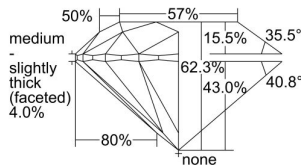

GIA®

FACSIMILE

GIA REPORT 7256888284

Verify this report at gia.edu

GIA DIAMOND DOSSIER®

May 25, 2017
GIA Report Number **7256888284**
Shape and Cutting Style ..... **Round Brilliant**
Measurements ..... **3.78 - 3.81 x 2.36 mm**

GRADING RESULTS

Carat Weight ..... **0.21 carat**
Color Grade ..... **E**
Clarity Grade **VS1**
Cut Grade ..... **Excellent**

ADDITIONAL GRADING INFORMATION

Polish ..... **Excellent**
Symmetry ..... **Excellent**
Fluorescence ..... **None**
Clarity Characteristics..... **Crystal, Cloud, Needle**
Inscription(s): **GIA 7256888284**

PROPORTIONS

Profile to actual proportions