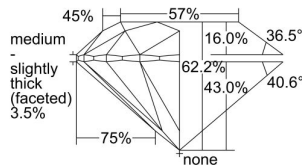

GIA®

FACSIMILE

GIA REPORT

7311686911

Verify this report at GIA.edu

GIA NATURAL DIAMOND DOSSIER®

January 15, 2019
GIA Report Number 7311686911
Shape and Cutting Style ..... Round Brilliant
Measurements ..... 4.14 - 4.15 x 2.58 mm

GRADING RESULTS

Carat Weight ..... 0.27 carat
Color Grade ..... F
Clarity Grade VS1
Cut Grade ..... Excellent

ADDITIONAL GRADING INFORMATION

Polish ..... Excellent
Symmetry ..... Excellent
Fluorescence ..... None
Clarity Characteristics ..... Cloud, Pinpoint
Inscription(s): GIA 7311686911

PROPORTIONS

Profile to actual proportions

GRADING SCALES

GIA COLOR SCALE

COLOURLESS	D
	E
	F
	G
	H
	I
	J
NEAR COLOURLESS	K
	L
FAIN	M
	N
	O
	P
VERY LIGHT	Q
	R
	S
	T
	U
	V
LIGHT	W
	X
	Y
	Z

GIA CLARITY SCALE

FLAWLESS	VERY VERY SLIGHTLY INCLUDED	VS₁	VS₂	VS₁	VS₂	SLIGHTLY INCLUDED	SI₁	SI₂	I₁	I₂	I₃	
												VERY SLIGHTLY INCLUDED
INTERNALLY FLAWLESS												

GIA CUT SCALE

EXCELLENT
VERY GOOD
GOOD
FAIR
POOR