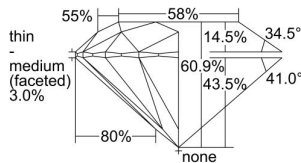

GIA®

FACSIMILE

GIA REPORT 7316520759

Verify this report at GIA.edu

GIA NATURAL DIAMOND DOSSIER®

December 26, 2018
GIA Report Number 7316520759
Shape and Cutting Style ..... Round Brilliant
Measurements ..... 3.96 - 3.99 x 2.42 mm

GRADING RESULTS

Carat Weight ..... 0.23 carat
Color Grade ..... F
Clarity Grade VS1
Cut Grade ..... Excellent

ADDITIONAL GRADING INFORMATION

Polish ..... Excellent
Symmetry ..... Excellent
Fluorescence ..... None
Clarity Characteristics..... Crystal, Cloud, Pinpoint
Inspection(s): GIA 7316520759

PROPORTIONS

Profile to actual proportions

GRADING SCALES

GIA COLOR SCALE	GIA CLARITY SCALE	GIA CUT SCALE	
D	FLAWLESS	EXCELLENT	
E	INTERNALLY FLAWLESS		
F		VVS₁	VERY GOOD
G	VVS₂		
H	VS₁	GOOD	
I	VS₂		
J	SI₁	FAIR	
K	SI₂		
L	I₁	POOR	
M	I₂		
N	I₃		
O			
P			
Q			
R			
S			
T			
U			
V			
W			
X			
Y			
Z