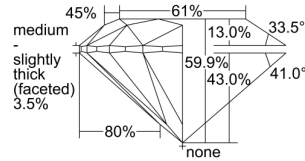

GIA®

FACSIMILE

GIA NATURAL DIAMOND DOSSIER®

March 09, 2020
GIA Report Number 7351139446
Shape and Cutting Style ..... Round Brilliant
Measurements ..... 3.78 - 3.80 x 2.27 mm

GRADING RESULTS

Carat Weight ..... 0.20 carat
Color Grade ..... E
Clarity Grade VS1
Cut Grade ..... Excellent

ADDITIONAL GRADING INFORMATION

Polish ..... Excellent
Symmetry ..... Excellent
Fluorescence ..... None
Clarity Characteristics ..... Crystal
Inscription(s): GIA 7351139446

GIA REPORT 7351139446

Verify this report at GIA.edu

PROPORTIONS

Profile to actual proportions

GRADING SCALES

GIA COLOR SCALE	GIA CLARITY SCALE	GIA CUT SCALE
D	FLAWLESS	EXCELLENT
E	FLAWLESS	
F	INTERNALLY FLAWLESS	VERY GOOD
G	FLAWLESS	
H	VVS₁	GOOD
I	VVS₂	
J	VS₁	FAIR
K	VS₂	
L	SI₁	POOR
M	SI₂	
N	I₁	
O	I₂	
P	I₃	
Q		
R		
S		
T		
U		
V		
W		
X		
Y		
Z