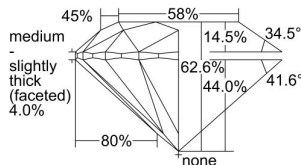

GIA®

FACSIMILE

GIA REPORT

7358846471

Verify this report at GIA.edu

GIA NATURAL DIAMOND DOSSIER®

September 04, 2020

GIA Report Number 7358846471

Shape and Cutting Style ..... Round Brilliant

Measurements ..... 4.30 - 4.33 x 2.70 mm

GRADING RESULTS

Carat Weight ..... 0.31 carat

Color Grade ..... E

Clarity Grade VVS1

Cut Grade ..... Excellent

ADDITIONAL GRADING INFORMATION

Polish ..... Excellent

Symmetry ..... Excellent

Fluorescence ..... Faint

Clarity Characteristics ..... Pinpoint

Inscription(s): GIA 7358846471

PROPORTIONS

Profile to actual proportions

GRADING SCALES

GIA COLOR SCALE

COLORLESS	D
	E
	F
	G
	H
	I
	J
NEAR COLORLESS	K
	L
Faint	M
	N
	O
	P
Very Light	Q
	R
	S
	T
	U
	V
	W
	X
	Y
Light	Z

GIA CLARITY SCALE

FLAWLESS	VERY VERY SLIGHTLY INCLUDED	VVS₁	
			VVS₂
INTERNALLY FLAWLESS	VERY SLIGHTLY INCLUDED	VS₁	
		VS₂	
SLIGHTLY INCLUDED	SLIGHTLY INCLUDED	SI₁	
		SI₂	
INCLUDED	INCLUDED	I₁	
		I₂	
		I₃	

GIA CUT SCALE

EXCELLENT	VERY GOOD	GOOD	FAIR	POOR