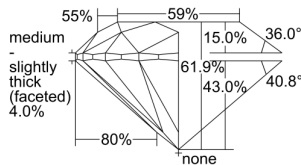

GIA®

FACSIMILE

GIA REPORT

7361060970

Verify this report at GIA.edu

GIA NATURAL DIAMOND DOSSIER®

September 22, 2020
GIA Report Number **7361060970**
Shape and Cutting Style ..... **Round Brilliant**
Measurements ..... **3.92 - 3.94 x 2.43 mm**

GRADING RESULTS

Carat Weight ..... **0.23 carat**
Color Grade ..... **D**
Clarity Grade **VS1**
Cut Grade ..... **Excellent**

ADDITIONAL GRADING INFORMATION

Polish ..... **Excellent**
Symmetry ..... **Excellent**
Fluorescence ..... **None**
Clarity Characteristics ..... **Crystal, Pinpoint**
Inscription(s): **GIA 7361060970**

PROPORTIONS

Profile to actual proportions

GRADING SCALES

GIA COLOR SCALE

COLORLESS	D
	E
	F
	G
	H
	I
	J
NEAR COLORLESS	K
	L
Faint	M
	N
	O
	P
Very Light	Q
	R
	S
	T
	U
	V
Light	W
	X
	Y
	Z

GIA CLARITY SCALE

FLAWLESS	VERY VERY SLIGHTLY INCLUDED	VS₁	VS₂	VS₁	VS₂	SLIGHTLY INCLUDED	SI₁	SI₂	I₁	I₂	I₃						
												VERY SLIGHTLY INCLUDED	VERY SLIGHTLY INCLUDED	SLIGHTLY INCLUDED	SLIGHTLY INCLUDED	INCLUDED	INCLUDED

GIA CUT SCALE

EXCELLENT
VERY GOOD
GOOD
FAIR
POOR