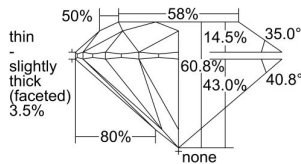

GIA®

FACSIMILE

GIA REPORT 7371572343

Verify this report at GIA.edu

GIA NATURAL DIAMOND DOSSIER®

February 11, 2021
GIA Report Number 7371572343
Shape and Cutting Style ..... Round Brilliant
Measurements ..... 3.93 - 3.95 x 2.40 mm

GRADING RESULTS

Carat Weight ..... 0.23 carat
Color Grade ..... F
Clarity Grade VVS2
Cut Grade ..... Excellent

ADDITIONAL GRADING INFORMATION

Polish ..... Excellent
Symmetry ..... Excellent
Fluorescence ..... None
Clarity Characteristics ..... Cloud, Pinpoint
Inscription(s): GIA 7371572343

PROPORTIONS

GRADING SCALES

GIA COLOR SCALE	GIA CLARITY SCALE	GIA CUT SCALE	
D	FLAWLESS	EXCELLENT	
E	INTERNALLY FLAWLESS		
F		VVS₁	VERY GOOD
G	VVS₂		
H	VS₁	GOOD	
I	VS₂		
J	SI₁	FAIR	
K	SI₂		
L	I₁	POOR	
M	I₂		
N	I₃		
O			
P			
Q			
R			
S			
T			
U			
V			
W			
X			
Y			
Z