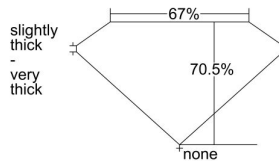

GIA®

FACSIMILE

GIA REPORT

7371922266

Verify this report at GIA.edu

GIA NATURAL DIAMOND DOSSIER®

March 30, 2021
GIA Report Number 7371922266
Shape and Cutting Style . **Cut-Cornered Square Modified Brilliant**
Measurements ..... 5.39 x 5.17 x 3.65 mm

GRADING RESULTS

Carat Weight ..... 0.91 carat
Color Grade ..... F
Clarity Grade VVS2

ADDITIONAL GRADING INFORMATION

Polish ..... Excellent
Symmetry ..... Very Good
Fluorescence ..... None
Clarity Characteristics..... Pinpoint, Cloud
Inscription(s): GIA 7371922266

PROPORTIONS

Profile not to actual proportions

GRADING SCALES

GIA COLOR SCALE		GIA CLARITY SCALE			
COLORLESS	D	VERY VERY SLIGHTLY INCLUDED	FLAWLESS		
	E		INTERNALLY FLAWLESS		
	F	VERY SLIGHTLY INCLUDED	VVS₁		
	G		VVS₂		
	H		VS₁		
	NEAR COLORLESS	I	SLIGHTLY INCLUDED	VS₂	
		J		SI₁	
		FAINT	K	INCLUDED	SI₂
			L		I₁
			M		I₂
N			I₃		
VERT LIGHT	O	INCLUDED			
	P				
	Q				
	R				
	S				
	T				
LIGHT	U				
	V				
	W				
	X				
Y					
Z