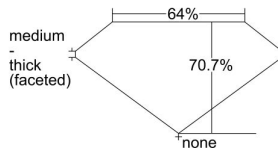

GIA®

FACSIMILE

GIA REPORT

7372894489

Verify this report at GIA.edu

GIA NATURAL DIAMOND DOSSIER®

March 30, 2021

GIA Report Number **7372894489**

Shape and Cutting Style ..... **Cushion Modified Brilliant**

Measurements ..... **5.61 x 5.42 x 3.83 mm**

GRADING RESULTS

Carat Weight ..... **0.94 carat**

Color Grade ..... **E**

Clarity Grade **VS1**

ADDITIONAL GRADING INFORMATION

Polish ..... **Excellent**

Symmetry ..... **Good**

Fluorescence ..... **Faint**

Clarity Characteristics..... **Crystal, Needle, Pinpoint**

Inscription(s): **GIA 7372894489**

PROPORTIONS

Profile not to actual proportions

GRADING SCALES

GIA COLOR SCALE		GIA CLARITY SCALE			
COLORLESS	D	VERY VERY SLIGHTLY INCLUDED	FLAWLESS		
	E		INTERNALLY FLAWLESS		
	F	VERY SLIGHTLY INCLUDED	VVS₁		
	G		VVS₂		
	H		VS₁		
	NEAR COLORLESS	I	SLIGHTLY INCLUDED	VS₂	
		J		SI₁	
		FAINT	K	INCLUDED	SI₂
			L		I₁
			M		I₂
VERT LIGHT	N	LIGHT	I₃		
	O				
	P				
	Q				
	R