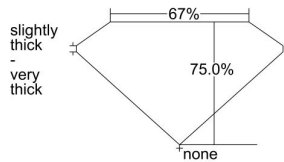

GIA®

FACSIMILE

GIA REPORT 7376905809

Verify this report at GIA.edu

GIA NATURAL DIAMOND DOSSIER®

March 30, 2021
GIA Report Number 7376905809
Shape and Cutting Style ..... **Cut-Cornered Rectangular Modified Brilliant**
Measurements ..... 5.44 x 5.07 x 3.80 mm

GRADING RESULTS

Carat Weight ..... 0.90 carat
Color Grade I
Clarity Grade VVS2

ADDITIONAL GRADING INFORMATION

Polish ..... Excellent
Symmetry ..... Very Good
Fluorescence ..... None
Clarity Characteristics ..... Needle, Pinpoint
Inscription(s): GIA 7376905809

PROPORTIONS

Profile not to actual proportions

GRADING SCALES

GIA COLOR SCALE		GIA CLARITY SCALE			
COLORLESS	D	VERY VERY SLIGHTLY INCLUDED	FLAWLESS		
	E		INTERNALLY FLAWLESS		
	F	VERY SLIGHTLY INCLUDED	VVS₁		
	G		VVS₂		
	H		VS₁		
	NEAR COLORLESS	I	SLIGHTLY INCLUDED	VS₂	
		J		SI₁	
		FAINT	K	INCLUDED	SI₂
			L		I₁
			M		I₂
N			I₃		
VERT LIGHT	O	INCLUDED			
	P				
	Q				
	R				
	S				
	T				
	U				
	V				
LIGHT	W				
	X				
	Y				
	Z