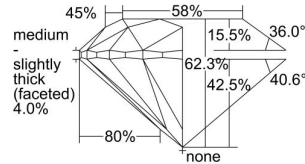

GIA®

FACSIMILE

GIA REPORT 7378792520

Verify this report at GIA.edu

GIA NATURAL DIAMOND DOSSIER®

March 02, 2021
GIA Report Number **7378792520**
Shape and Cutting Style ..... **Round Brilliant**
Measurements ..... **4.06 - 4.08 x 2.53 mm**

GRADING RESULTS

Carat Weight ..... **0.26 carat**
Color Grade ..... **E**
Clarity Grade **VS1**
Cut Grade ..... **Excellent**

ADDITIONAL GRADING INFORMATION

Polish ..... **Excellent**
Symmetry ..... **Excellent**
Fluorescence ..... **None**
Clarity Characteristics..... **Crystal, Cloud, Needle, Pinpoint**
Inscription(s): **GIA 7378792520**

PROPORTIONS

Profile to actual proportions