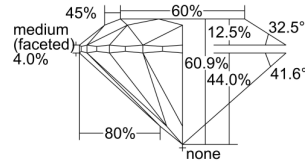

GIA®

FACSIMILE

GIA REPORT 7388883749

Verify this report at GIA.edu

GIA NATURAL DIAMOND DOSSIER®

May 31, 2021
GIA Report Number 7388883749
Shape and Cutting Style ..... Round Brilliant
Measurements ..... 4.05 - 4.08 x 2.47 mm

GRADING RESULTS

Carat Weight ..... 0.25 carat
Color Grade ..... E
Clarity Grade VS1
Cut Grade ..... Excellent

ADDITIONAL GRADING INFORMATION

Polish ..... Excellent
Symmetry ..... Excellent
Fluorescence ..... None
Clarity Characteristics ..... Cloud, Needle
Inscription(s): GIA 7388883749

PROPORTIONS

Profile to actual proportions

GRADING SCALES

GIA COLOR SCALE	GIA CLARITY SCALE	GIA CUT SCALE	
D	FLAWLESS	EXCELLENT	
E	INTERNALLY FLAWLESS		
F		VVS₁	VERY GOOD
G	VVS₂		
H	VS₁	GOOD	
I	VS₂		
J	SI₁	FAIR	
K	SI₂		
L	I₁	POOR	
M	I₂		
N	I₃		
O			
P			
Q			
R			
S			
T			
U			
V			
W			
X			
Y			
Z