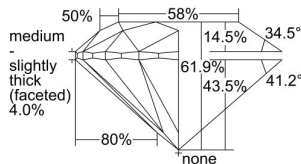

GIA®

FACSIMILE

GIA REPORT

7391808614

Verify this report at GIA.edu

GIA NATURAL DIAMOND DOSSIER®

August 06, 2021
GIA Report Number 7391808614
Shape and Cutting Style ..... Round Brilliant
Measurements ..... 5.27 - 5.30 x 3.27 mm

GRADING RESULTS

Carat Weight ..... 0.56 carat
Color Grade ..... H
Clarity Grade VVS1
Cut Grade ..... Excellent

ADDITIONAL GRADING INFORMATION

Polish ..... Excellent
Symmetry ..... Excellent
Fluorescence ..... Faint
Clarity Characteristics ..... Cloud, Pinpoint
Inscription(s): GIA 7391808614

PROPORTIONS

Profile to actual proportions

GRADING SCALES

GIA COLOR SCALE	GIA CLARITY SCALE	GIA CUT SCALE	
D	FLAWLESS	EXCELLENT	
E	INTERNALLY FLAWLESS		
F		VVS₁	VERY GOOD
G	VVS₂		
H	VS₁	GOOD	
I	VS₂		
J	SI₁	FAIR	
K	SI₂		
L	I₁	POOR	
M			
N			
O	I₂		
P			
Q			
R	I₃		
S			
T			
U			
V			
W			
X			
Y			
Z