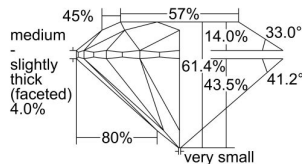

GIA®

FACSIMILE

GIA REPORT 7396959139

Verify this report at GIA.edu

GIA NATURAL DIAMOND DOSSIER®

August 16, 2021
GIA Report Number 7396959139
Shape and Cutting Style ..... Round Brilliant
Measurements ..... 3.76 - 3.78 x 2.32 mm

GRADING RESULTS

Carat Weight ..... 0.20 carat
Color Grade ..... D
Clarity Grade VS1
Cut Grade ..... Excellent

ADDITIONAL GRADING INFORMATION

Polish ..... Excellent
Symmetry ..... Excellent
Fluorescence ..... Faint
Clarity Characteristics..... Crystal, Needle, Pinpoint
Inspection(s): GIA 7396959139

PROPORTIONS

Profile to actual proportions

GRADING SCALES

GIA COLOR SCALE	GIA CLARITY SCALE	GIA CUT SCALE	
D	FLAWLESS	EXCELLENT	
E	INTERNALLY FLAWLESS		
F		VVS₁	VERY GOOD
G	VVS₂		
H	VS₁	GOOD	
I	VS₂		
J	SI₁	FAIR	
K	SI₂		
L	I₁	POOR	
M			
N			
O	I₂		
P			
Q			
R	I₃		
S			
T			
U			
V			
W			
X			
Y			
Z