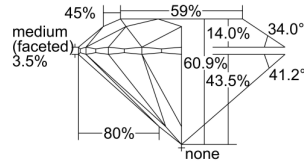

GIA®

FACSIMILE

GIA REPORT 7398411156

Verify this report at GIA.edu

GIA NATURAL DIAMOND DOSSIER®

July 09, 2021
GIA Report Number 7398411156
Shape and Cutting Style ..... Round Brilliant
Measurements ..... 3.70 - 3.72 x 2.26 mm

GRADING RESULTS

Carat Weight ..... 0.19 carat
Color Grade ..... E
Clarity Grade VS1
Cut Grade ..... Excellent

ADDITIONAL GRADING INFORMATION

Polish ..... Excellent
Symmetry ..... Excellent
Fluorescence ..... None
Clarity Characteristics ..... Cloud
Inscription(s): GIA 7398411156

PROPORTIONS

Profile to actual proportions

GRADING SCALES

GIA COLOR SCALE

COLORLESS	D
	E
	F
	G
	H
	I
	J
NEAR COLORLESS	K
	L
Faint	M
	N
	O
	P
	Q
	R
	S
	T
	U
	V
	W
	X
	Y
LIGHT	Z

GIA CLARITY SCALE

VERY VERY SLIGHTLY INCLUDED	FLAWLESS
	INTERNALLY FLAWLESS
VERY SLIGHTLY INCLUDED	VVS₁
	VVS₂
SLIGHTLY INCLUDED	VS₁
	VS₂
INCLUDED	SI₁
	SI₂
INCLUDED	I₁
	I₂
	I₃

GIA CUT SCALE

EXCELLENT
VERY GOOD
GOOD
FAIR
POOR