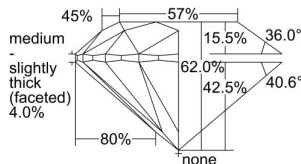

GIA®

FACSIMILE

GIA REPORT 7398633574

Verify this report at GIA.edu

GIA NATURAL DIAMOND DOSSIER®

July 24, 2021
GIA Report Number 7398633574
Shape and Cutting Style ..... Round Brilliant
Measurements ..... 3.90 - 3.92 x 2.43 mm

GRADING RESULTS

Carat Weight ..... 0.23 carat
Color Grade ..... D
Clarity Grade VVS2
Cut Grade ..... Excellent

ADDITIONAL GRADING INFORMATION

Polish ..... Excellent
Symmetry ..... Excellent
Fluorescence ..... Faint
Clarity Characteristics ..... Pinpoint, Cloud
Inscription(s): GIA 7398633574

PROPORTIONS

Profile to actual proportions

GRADING SCALES

GIA COLOR SCALE

COLORLESS	D
	E
	F
	G
	H
	I
	J
NEAR COLORLESS	K
	L
Faint	M
	N
	O
	P
Very Light	Q
	R
	S
	T
	U
	V
	W
	X
	Y
Light	Z

GIA CLARITY SCALE

FLAWLESS	VERY VERY SLIGHTLY INCLUDED	VVS₁	
			VVS₂
INTERNALLY FLAWLESS	VERY SLIGHTLY INCLUDED	VS₁	
		VS₂	
SLIGHTLY INCLUDED	SLIGHTLY INCLUDED	SI₁	
		SI₂	
INCLUDED	INCLUDED	I₁	
		I₂	
		I₃	

GIA CUT SCALE

EXCELLENT	VERY GOOD	GOOD	FAIR	POOR