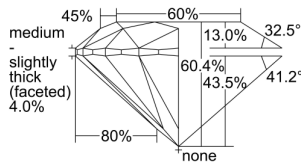

GIA®

FACSIMILE

GIA REPORT 7402152636

Verify this report at GIA.edu

GIA NATURAL DIAMOND DOSSIER®

August 28, 2021
GIA Report Number 7402152636
Shape and Cutting Style ..... Round Brilliant
Measurements ..... 3.98 - 4.01 x 2.41 mm

GRADING RESULTS

Carat Weight ..... 0.23 carat
Color Grade ..... E
Clarity Grade VVS1
Cut Grade ..... Excellent

ADDITIONAL GRADING INFORMATION

Polish ..... Excellent
Symmetry ..... Excellent
Fluorescence ..... None
Clarity Characteristics ..... Pinpoint
Inscription(s): GIA 7402152636

PROPORTIONS

Profile to actual proportions

GRADING SCALES

GIA COLOR SCALE

COLORLESS	D
	E
	F
	G
	H
	I
	J
NEAR COLORLESS	K
	L
	M
	N
	O
	P
	Q
	R
	S
	T
	U
	V
	W
	X
	Y
LIGHT	Z

GIA CLARITY SCALE

FLAWLESS	INTERNAL FLAWLESS	
		FLAWLESS
VERY VERY SLIGHTLY INCLUDED	VVS₁	
	VVS₂	
VERY SLIGHTLY INCLUDED	VS₁	
	VS₂	
SLIGHTLY INCLUDED	SI₁	
	SI₂	
INCLUDED	I₁	
	I₂	
	I₃	

GIA CUT SCALE

EXCELLENT
VERY GOOD
GOOD
FAIR
POOR