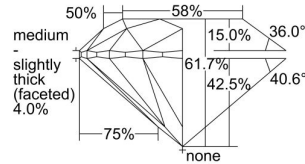

GIA®

FACSIMILE

GIA REPORT 7403054140

Verify this report at GIA.edu

GIA NATURAL DIAMOND DOSSIER®

August 21, 2021
GIA Report Number **7403054140**
Shape and Cutting Style ..... **Round Brilliant**
Measurements ..... **4.02 - 4.04 x 2.49 mm**

GRADING RESULTS

Carat Weight ..... **0.25 carat**
Color Grade ..... **F**
Clarity Grade **VVS2**
Cut Grade ..... **Excellent**

ADDITIONAL GRADING INFORMATION

Polish ..... **Excellent**
Symmetry ..... **Excellent**
Fluorescence ..... **None**
Clarity Characteristics ..... **Pinpoint**
Inscription(s): **GIA 7403054140**

PROPORTIONS

Profile to actual proportions

GRADING SCALES

GIA COLOR SCALE	GIA CLARITY SCALE	GIA CUT SCALE	
D	FLAWLESS	EXCELLENT	
E	INTERNALLY FLAWLESS		
F		VVS₁	VERY GOOD
G	VVS₂		
H	VS₁	GOOD	
I	VS₂		
J	SI₁	FAIR	
K	SI₂		
L	I₁	POOR	
M	I₂		
N	I₃		
O			
P			
Q			
R			
S			
T			
U			
V			
W			
X			
Y			
Z