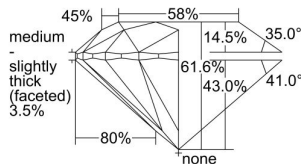

GIA®

FACSIMILE

GIA REPORT 7406924268

Verify this report at GIA.edu

GIA NATURAL DIAMOND DOSSIER®

October 23, 2021
GIA Report Number 7406924268
Shape and Cutting Style ..... Round Brilliant
Measurements ..... 3.95 - 3.97 x 2.44 mm

GRADING RESULTS

Carat Weight ..... 0.23 carat
Color Grade ..... D
Clarity Grade VS1
Cut Grade ..... Excellent

ADDITIONAL GRADING INFORMATION

Polish ..... Excellent
Symmetry ..... Excellent
Fluorescence ..... Faint
Clarity Characteristics ..... Crystal
Inscription(s): GIA 7406924268

PROPORTIONS

Profile to actual proportions

GRADING SCALES

GIA COLOR SCALE	GIA CLARITY SCALE	GIA CUT SCALE	
D	FLAWLESS	EXCELLENT	
E	INTERNALLY FLAWLESS		
F		VVS₁	VERY GOOD
G	VVS₂		
H	VS₁	GOOD	
I	VS₂		
J	SI₁	FAIR	
K	SI₂		
L	I₁	POOR	
M	I₂		
N	I₃		
O			
P			
Q			
R			
S			
T			
U			
V			
W			
X			
Y			
Z