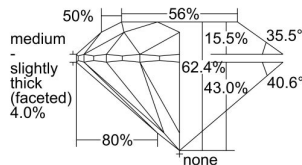

GIA®

FACSIMILE

GIA REPORT

7418379044

Verify this report at GIA.edu

GIA NATURAL DIAMOND DOSSIER®

November 23, 2021
GIA Report Number **7418379044**
Shape and Cutting Style ..... **Round Brilliant**
Measurements ..... **5.08 - 5.11 x 3.18 mm**

GRADING RESULTS

Carat Weight ..... **0.51 carat**
Color Grade ..... **G**
Clarity Grade **VS1**
Cut Grade ..... **Excellent**

ADDITIONAL GRADING INFORMATION

Polish ..... **Excellent**
Symmetry ..... **Excellent**
Fluorescence ..... **None**
Clarity Characteristics..... **Cloud, Feather, Needle**
Inscription(s): **GIA 7418379044**

PROPORTIONS

Profile to actual proportions

GRADING SCALES

GIA COLOR SCALE

COLORED	D
	E
	F
	G
	H
	I
	J
NEAR COLORLESS	K
	L
Faint	M
	N
	O
	P
Very Light	Q
	R
	S
	T
	U
	V
	W
	X
	Y
Light	Z

GIA CLARITY SCALE

FLAWLESS	VERY VERY SLIGHTLY INCLUDED	VS₁	VS₂	SI₁	SI₂	I₁	I₂	I₃	
									FLAWLESS
INTERNALLY FLAWLESS	VERY SLIGHTLY INCLUDED								

GIA CUT SCALE

EXCELLENT
VERY GOOD
GOOD
FAIR
POOR