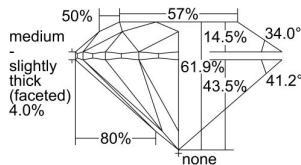

GIA®

FACSIMILE

GIA REPORT 7418637290

Verify this report at GIA.edu

GIA NATURAL DIAMOND DOSSIER®

December 22, 2021
GIA Report Number 7418637290
Shape and Cutting Style ..... Round Brilliant
Measurements ..... 5.46 - 5.48 x 3.38 mm

GRADING RESULTS

Carat Weight ..... 0.62 carat
Color Grade ..... H
Clarity Grade VVS2
Cut Grade ..... Excellent

ADDITIONAL GRADING INFORMATION

Polish ..... Excellent
Symmetry ..... Excellent
Fluorescence ..... Faint
Clarity Characteristics ..... Cloud, Pinpoint
Inscription(s): GIA 7418637290

PROPORTIONS

Profile to actual proportions

GRADING SCALES

GIA COLOR SCALE	GIA CLARITY SCALE	GIA CUT SCALE
COLOURLESS	FLAWLESS	EXCELLENT
D	FLAWLESS	
E	INTERNALLY FLAWLESS	VERY GOOD
F	VVS₁	
G	VVS₂	GOOD
H	VS₁	
I	VS₂	FAIR
J	SI₁	
K	SI₂	POOR
L	I₁	
M	I₂	
N	I₃	
O		
P		
VERY LIGHT		
Q		
R		
S		
T		
U		
VERY LIGHT		
V		
W		
X		
Y		
Z