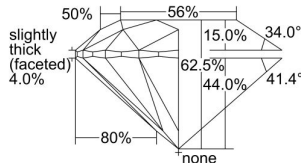

GIA®

FACSIMILE

GIA REPORT 7426498598

Verify this report at GIA.edu

GIA NATURAL DIAMOND DOSSIER®

February 26, 2022
GIA Report Number **7426498598**
Shape and Cutting Style ..... **Round Brilliant**
Measurements ..... **5.31 - 5.34 x 3.33 mm**

GRADING RESULTS

Carat Weight ..... **0.57 carat**
Color Grade ..... **H**
Clarity Grade **VVS2**
Cut Grade ..... **Excellent**

ADDITIONAL GRADING INFORMATION

Polish ..... **Excellent**
Symmetry ..... **Excellent**
Fluorescence ..... **None**
Clarity Characteristics..... **Cloud, Pinpoint**
Inscription(s): **GIA 7426498598**

PROPORTIONS

Profile to actual proportions

GRADING SCALES

GIA COLOR SCALE	GIA CLARITY SCALE	GIA CUT SCALE	
D	FLAWLESS	EXCELLENT	
E	INTERNALLY FLAWLESS		
F		VVS₁	VERY GOOD
G	VVS₂		
H	VS₁	GOOD	
I	VS₂		
J	SI₁	FAIR	
K	SI₂		
L	I₁	POOR	
M	I₂		
N	I₃		
O			
P			
Q			
R			
S			
T			
U			
V			
W			
X			
Y			
Z