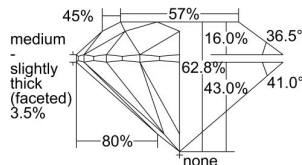

GIA®

FACSIMILE

GIA REPORT

7431673161

Verify this report at GIA.edu

GIA NATURAL DIAMOND DOSSIER®

June 09, 2022
GIA Report Number **7431673161**
Shape and Cutting Style ..... **Round Brilliant**
Measurements ..... **4.06 - 4.08 x 2.55 mm**

GRADING RESULTS

Carat Weight ..... **0.26 carat**
Color Grade ..... **F**
Clarity Grade **VS1**
Cut Grade ..... **Excellent**

ADDITIONAL GRADING INFORMATION

Polish ..... **Excellent**
Symmetry ..... **Excellent**
Fluorescence ..... **None**
Clarity Characteristics..... **Cloud, Feather, Pinpoint**
Inscription(s): **GIA 7431673161**

PROPORTIONS

Profile to actual proportions

GRADING SCALES

GIA COLOR SCALE

COLORLESS	D
	E
	F
	G
	H
	I
	J
NEAR COLORLESS	K
	L
Faint	M
	N
	O
	P
	Q
	R
	S
	T
	U
	V
	W
	X
	Y
Light	Z

GIA CLARITY SCALE

FLAWLESS	VERY VERY SLIGHTLY INCLUDED	VS₁	VS₂	VS₁	VS₂	SI₁	SI₂	I₁	I₂	I₃		
											FLAWLESS	INTERNALLY FLAWLESS

GIA CUT SCALE

EXCELLENT
VERY GOOD
GOOD
FAIR
POOR