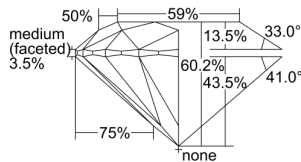

GIA®

FACSIMILE

GIA REPORT 7433571473

Verify this report at GIA.edu

GIA NATURAL DIAMOND DOSSIER®

June 04, 2022
GIA Report Number **7433571473**
Shape and Cutting Style ..... **Round Brilliant**
Measurements ..... **5.78 - 5.80 x 3.48 mm**

GRADING RESULTS

Carat Weight ..... **0.71 carat**
Color Grade ..... **F**
Clarity Grade **VVS1**
Cut Grade ..... **Excellent**

ADDITIONAL GRADING INFORMATION

Polish ..... **Excellent**
Symmetry ..... **Excellent**
Fluorescence ..... **Medium Blue**
Clarity Characteristics..... **Pinpoint, Feather**
Inscription(s): **GIA 7433571473**

PROPORTIONS

Profile to actual proportions

GRADING SCALES

GIA COLOR SCALE	GIA CLARITY SCALE	GIA CUT SCALE	
D	FLAWLESS	EXCELLENT	
E	INTERNALLY FLAWLESS		
F		VVS₁	VERY GOOD
G	VVS₂		
H	VS₁	GOOD	
I	VS₂		
J	SI₁	FAIR	
K	SI₂		
L	I₁	POOR	
M			
N			
O	I₂		
P			
Q			
R	I₃		
S			
T			
U			
V			
W			
X			
Y			
Z