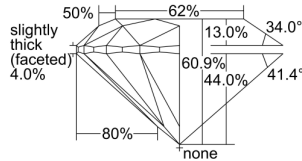

GIA®

FACSIMILE

GIA REPORT

7436221561

Verify this report at GIA.edu

GIA NATURAL DIAMOND DOSSIER®

April 27, 2022
GIA Report Number 7436221561
Shape and Cutting Style ..... Round Brilliant
Measurements ..... 3.95 - 3.98 x 2.41 mm

GRADING RESULTS

Carat Weight ..... 0.23 carat
Color Grade ..... D
Clarity Grade VS1
Cut Grade ..... Excellent

ADDITIONAL GRADING INFORMATION

Polish ..... Excellent
Symmetry ..... Excellent
Fluorescence ..... None
Clarity Characteristics ..... Cloud
Inscription(s): GIA 7436221561

PROPORTIONS

Profile to actual proportions

GRADING SCALES

GIA COLOR SCALE	GIA CLARITY SCALE	GIA CUT SCALE	
D	FLAWLESS	EXCELLENT	
E	INTERNALLY FLAWLESS		
F		VVS₁	VERY GOOD
G	VVS₂		
H	VS₁	GOOD	
I	VS₂		
J	SI₁	FAIR	
K	SI₂		
L	I₁	POOR	
M	I₂		
N	I₃		
O			
P			
Q			
R			
S			
T			
U			
V			
W			
X			
Y			
Z