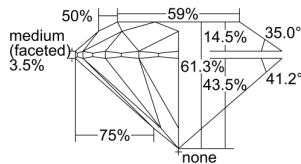

GIA®

FACSIMILE

GIA REPORT

7446437613

Verify this report at GIA.edu

GIA NATURAL DIAMOND DOSSIER®

August 23, 2022
GIA Report Number **7446437613**
Shape and Cutting Style ..... **Round Brilliant**
Measurements ..... **5.72 - 5.74 x 3.51 mm**

GRADING RESULTS

Carat Weight ..... **0.70 carat**
Color Grade ..... **E**
Clarity Grade **S11**
Cut Grade ..... **Excellent**

ADDITIONAL GRADING INFORMATION

Polish ..... **Excellent**
Symmetry ..... **Excellent**
Fluorescence ..... **None**
Clarity Characteristics ..... **Crystal**
Inscription(s): **GIA 7446437613**

PROPORTIONS

Profile to actual proportions

GRADING SCALES

GIA COLOR SCALE	GIA CLARITY SCALE	GIA CUT SCALE	
D	FLAWLESS	EXCELLENT	
E	INTERNALLY FLAWLESS		
F		VVS₁	VERY GOOD
G	VVS₂		
H	VS₁	GOOD	
I	VS₂		
J	S1₁	FAIR	
K	S1₂		
L	I₁	POOR	
M	I₂		
N	I₃		
O			
P			
Q			
R			
S			
T			
U			
V			
W			
X			
Y			
Z