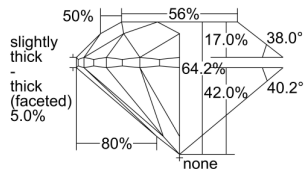

GIA®

FACSIMILE

GIA REPORT

7448456824

Verify this report at GIA.edu

GIA NATURAL DIAMOND DOSSIER®

August 23, 2022
GIA Report Number **7448456824**
Shape and Cutting Style ..... **Round Brilliant**
Measurements ..... **6.01 - 6.05 x 3.87 mm**

GRADING RESULTS

Carat Weight ..... **0.90 carat**
Color Grade ..... **I**
Clarity Grade **VS1**
Cut Grade ..... **Very Good**

ADDITIONAL GRADING INFORMATION

Polish ..... **Excellent**
Symmetry ..... **Excellent**
Fluorescence ..... **Strong Blue**
Clarity Characteristics..... **Crystal, Pinpoint**
Inscription(s): **GIA 7448456824**

PROPORTIONS

Profile to actual proportions

GRADING SCALES

GIA COLOR SCALE

COLORLESS	D
	E
	F
	G
	H
	I
	J
NEAR COLORLESS	K
	L
Faint	M
	N
	O
	P
Very Light	Q
	R
	S
	T
	U
	V
Light	W
	X
	Y
	Z

GIA CLARITY SCALE

FLAWLESS	VERY VERY SLIGHTLY INCLUDED	VVS₁	VVS₂	VS₁	VS₂	SI₁	SI₂	I₁	I₂	I₃	
											INTERNAL FLAWLESS

GIA CUT SCALE

EXCELLENT
VERY GOOD
GOOD
FAIR
POOR