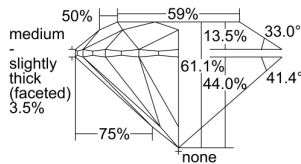

GIA®

FACSIMILE

GIA REPORT 7451488778

Verify this report at GIA.edu

GIA NATURAL DIAMOND DOSSIER®

December 28, 2022
GIA Report Number **7451488778**
Shape and Cutting Style ..... **Round Brilliant**
Measurements ..... **4.12 - 4.13 x 2.52 mm**

GRADING RESULTS

Carat Weight ..... **0.26 carat**
Color Grade ..... **F**
Clarity Grade **VS1**
Cut Grade ..... **Excellent**

ADDITIONAL GRADING INFORMATION

Polish ..... **Excellent**
Symmetry ..... **Excellent**
Fluorescence ..... **None**
Clarity Characteristics ..... **Feather, Pinpoint**
Inscription(s): **GIA 7451488778**

PROPORTIONS

Profile to actual proportions

GRADING SCALES

GIA COLOR SCALE	GIA CLARITY SCALE	GIA CUT SCALE	
D	FLAWLESS	EXCELLENT	
E	INTERNALLY FLAWLESS		
F		VVS₁	VERY GOOD
G	VVS₂		
H	VS₁	GOOD	
I	VS₂		
J	SI₁	FAIR	
K	SI₂		
L	I₁	POOR	
M	I₂		
N	I₃		
O			
P			
Q			
R			
S			
T			
U			
V			
W			
X			
Y			
Z