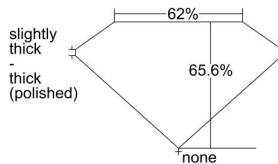

GIA®

FACSIMILE

GIA REPORT 7458181493

Verify this report at GIA.edu

GIA NATURAL DIAMOND DOSSIER®

November 09, 2022
GIA Report Number **7458181493**
Shape and Cutting Style ..... **Emerald Cut**
Measurements ..... **6.50 x 4.65 x 3.05 mm**

GRADING RESULTS

Carat Weight ..... **0.90 carat**
Color Grade ..... **F**
Clarity Grade **S11**

ADDITIONAL GRADING INFORMATION

Polish ..... **Excellent**
Symmetry ..... **Excellent**
Fluorescence ..... **Faint**
Clarity Characteristics ..... **Crystal**
Inscription(s): **GIA 7458181493**

PROPORTIONS

Profile not to actual proportions

GRADING SCALES

GIA COLOR SCALE		GIA CLARITY SCALE			
COLORLESS	D	VERY VERY SLIGHTLY INCLUDED	FLAWLESS		
	E		INTERNALLY FLAWLESS		
	F	VERY SLIGHTLY INCLUDED	VVS₁		
	G		VVS₂		
	H		VS₁		
	NEAR COLORLESS	I	SLIGHTLY INCLUDED	VS₂	
		J		S1₁	
		FAINT	K	INCLUDED	S1₂
			L		I₁
			M		I₂
VERT LIGHT	N		INCLUDED	I₃	
	O				
	P				
	Q				
	R				
	LIGHT	S			
		T			
U					
	V				
	W				
	X				
	Y				
	Z