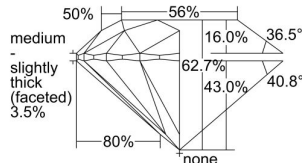

GIA®

FACSIMILE

GIA REPORT

7458187342

Verify this report at GIA.edu

GIA NATURAL DIAMOND DOSSIER®

November 09, 2022
GIA Report Number **7458187342**
Shape and Cutting Style ..... **Round Brilliant**
Measurements ..... **5.15 - 5.16 x 3.23 mm**

GRADING RESULTS

Carat Weight ..... **0.53 carat**
Color Grade ..... **J**
Clarity Grade **S12**
Cut Grade ..... **Excellent**

ADDITIONAL GRADING INFORMATION

Polish ..... **Excellent**
Symmetry ..... **Excellent**
Fluorescence ..... **Faint**
Clarity Characteristics ..... **Cloud**
Inscription(s): **GIA 7458187342**

PROPORTIONS

Profile to actual proportions

GRADING SCALES

GIA COLOR SCALE

COLORED	D
	E
	F
	G
	H
	I
	J
NEAR COLORLESS	K
	L
	M
FAIN	N
	O
	P
	Q
VERY LIGHT	R
	S
	T
	U
	V
	W
	X
	Y
LIGHT	Z

GIA CLARITY SCALE

FLAWLESS	VERY VERY SLIGHTLY INCLUDED	VVS₁	VVS₂	VS₁	VS₂	SI₁	SI₂	I₁	I₂	I₃	
											INTERNALLY FLAWLESS

GIA CUT SCALE

EXCELLENT
VERY GOOD
GOOD
FAIR
POOR