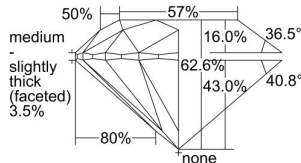

GIA®

FACSIMILE

GIA REPORT 7463463846

Verify this report at GIA.edu

GIA NATURAL DIAMOND DOSSIER®

April 28, 2023
GIA Report Number **7463463846**
Shape and Cutting Style ..... **Round Brilliant**
Measurements ..... **5.05 - 5.08 x 3.17 mm**

GRADING RESULTS

Carat Weight ..... **0.50 carat**
Color Grade ..... **H**
Clarity Grade **VVS2**
Cut Grade ..... **Excellent**

ADDITIONAL GRADING INFORMATION

Polish ..... **Excellent**
Symmetry ..... **Excellent**
Fluorescence ..... **None**
Clarity Characteristics..... **Pinpoint, Cloud, Needle**
Inspection(s): **GIA 7463463846**

PROPORTIONS

Profile to actual proportions

GRADING SCALES

GIA COLOR SCALE

COLOURESS	D
	E
	F
	G
	H
	I
	J
NEAR COLOURESS	K
	L
Faint	M
	N
	O
	P
Very Light	R
	S
	T
	U
	V
Light	W
	X
	Y
	Z

GIA CLARITY SCALE

FLAWLESS	VERY VERY SLIGHTLY INCLUDED	VVS₁	
			VVS₂
INTERNALLY FLAWLESS	VERY SLIGHTLY INCLUDED	VS₁	
		VS₂	
SLIGHTLY INCLUDED	SLIGHTLY INCLUDED	SI₁	
		SI₂	
INCLUDED	INCLUDED	I₁	
		I₂	
		I₃	

GIA CUT SCALE

EXCELLENT	VERY GOOD	GOOD	FAIR	POOR