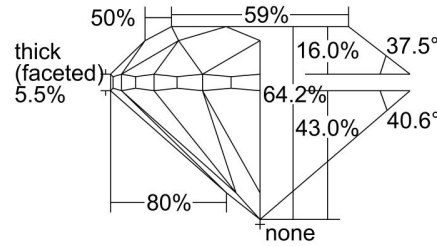

GIA NATURAL DIAMOND GRADING REPORT

May 04, 2023
 GIA Report Number 7466479862
 Shape and Cutting Style Round Brilliant
 Measurements 6.20 - 6.27 x 4.00 mm

GRADING RESULTS

Carat Weight 1.01 carat
 Color Grade M
 Clarity Grade VS1
 Cut Grade Very Good

PROPORTIONS

Profile to actual proportions

CLARITY CHARACTERISTICS

KEY TO SYMBOLS*

- Crystal
- Pinpoint
- ☁ Cloud
- ↗ Indented Natural
- ~ Feather
- ^ Natural
- \\ Needle

* Red symbols denote internal characteristics (inclusions). Green or black symbols denote external characteristics (blemishes). Diagram is an approximate representation of the diamond, and symbols shown indicate type, position, and approximate size of clarity characteristics. All clarity characteristics may not be shown. Details of finish are not shown.