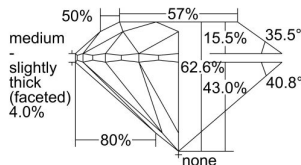

GIA®

FACSIMILE

GIA REPORT 7468649455

Verify this report at GIA.edu

GIA NATURAL DIAMOND DOSSIER®

May 22, 2023
GIA Report Number **7468649455**
Shape and Cutting Style ..... **Round Brilliant**
Measurements ..... **3.94 - 3.98 x 2.48 mm**

GRADING RESULTS

Carat Weight ..... **0.24 carat**
Color Grade ..... **F**
Clarity Grade **VVS2**
Cut Grade ..... **Excellent**

ADDITIONAL GRADING INFORMATION

Polish ..... **Excellent**
Symmetry ..... **Excellent**
Fluorescence ..... **None**
Clarity Characteristics ..... **Cloud**
Inscription(s): **GIA 7468649455**

PROPORTIONS

Profile to actual proportions

GRADING SCALES

GIA COLOR SCALE

COLOURESS	D
	E
	F
	G
	H
	I
	J
NEAR COLOURESS	K
	L
Faint	M
	N
	O
	P
	R
	S
	T
	U
	V
	W
	X
	Y
Light	Z

GIA CLARITY SCALE

FLAWLESS	VERY VERY SLIGHTLY INCLUDED	VVS₁	VVS₂	VS₁	VS₂	SI₁	SI₂	I₁	I₂	I₃	
											VERY SLIGHTLY INCLUDED
INTERNALLY FLAWLESS											

GIA CUT SCALE

EXCELLENT
VERY GOOD
GOOD
FAIR
POOR