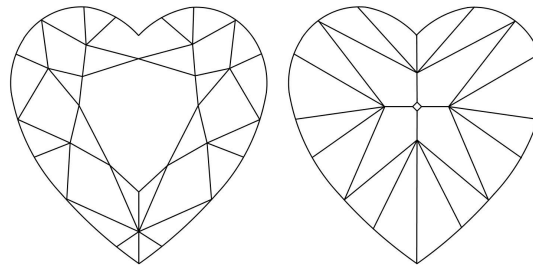

GIA NATURAL COLORED DIAMOND REPORT

October 26, 2023
 Report Type Grading Report
 GIA Report Number 7471788727
 Shape and Cutting Style Heart Modified Brilliant
 Measurements 7.11 x 7.90 x 4.52 mm

Carat Weight 2.01 carat
 Color Grade Fancy Intense Yellow
 Color Origin Natural
 Color Distribution Even
 Clarity Grade Internally Flawless
 Proportions:

Profile not to actual proportions

Polish Excellent
 Symmetry Excellent
 Fluorescence Faint
 Inscription(s): GIA 7471788727

Comments: Minor details of polish are not shown.

ADDITIONAL INFORMATION

CLARITY CHARACTERISTICS