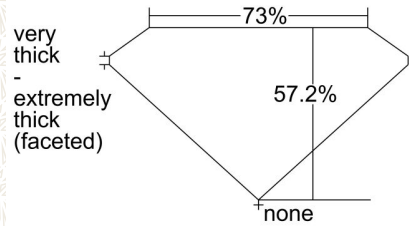

GIA NATURAL COLORED DIAMOND REPORT

October 26, 2023
 Report Type Grading Report
 GIA Report Number 7471788727
 Shape and Cutting Style Heart Modified Brilliant
 Measurements 7.11 x 7.90 x 4.52 mm

Carat Weight 2.01 carat
 Color Grade Fancy Intense Yellow
 Color Origin Natural
 Color Distribution Even
 Clarity Grade Internally Flawless
 Proportions:

Profile not to actual proportions

Polish Excellent
 Symmetry Excellent
 Fluorescence Faint
 Inscription(s): GIA 7471788727

Comments: Minor details of polish are not shown.

ADDITIONAL INFORMATION

CLARITY CHARACTERISTICS