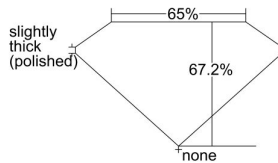

GIA®

FACSIMILE

GIA REPORT

7476564273

Verify this report at GIA.edu

GIA NATURAL DIAMOND DOSSIER®

September 08, 2023
GIA Report Number **7476564273**
Shape and Cutting Style ..... **Emerald Cut**
Measurements ..... **5.34 x 3.85 x 2.59 mm**

GRADING RESULTS

Carat Weight ..... **0.51 carat**
Color Grade ..... **G**
Clarity Grade **VVS1**

ADDITIONAL GRADING INFORMATION

Polish ..... **Excellent**
Symmetry ..... **Excellent**
Fluorescence ..... **None**
Clarity Characteristics ..... **Pinpoint**
Inscription(s): **GIA 7476564273**

PROPORTIONS

Profile not to actual proportions

GRADING SCALES

GIA COLOR SCALE		GIA CLARITY SCALE			
COLORLESS	D	VERY VERY SLIGHTLY INCLUDED	FLAWLESS		
	E		INTERNALLY FLAWLESS		
	F	VERY SLIGHTLY INCLUDED	VVS₁		
	G		VVS₂		
	H		VS₁		
	NEAR COLORLESS	I	SLIGHTLY INCLUDED	VS₂	
		J		SI₁	
		FAINT	K	INCLUDED	SI₂
			L		I₁
			M		I₂
VERT LIGHT	N	LIGHT	I₃		
	O				
	P				
	Q				
	R