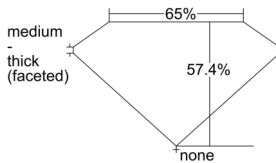

GIA®

FACSIMILE

GIA REPORT 7506854144

Verify this report at GIA.edu

GIA NATURAL DIAMOND DOSSIER®

November 14, 2024
GIA Report Number 7506854144
Shape and Cutting Style ..... Pear Brilliant
Measurements ..... 8.08 x 5.40 x 3.10 mm

GRADING RESULTS

Carat Weight ..... 0.78 carat
Color Grade I
Clarity Grade ..... Internally Flawless

ADDITIONAL GRADING INFORMATION

Polish ..... Excellent
Symmetry ..... Excellent
Fluorescence ..... Faint
Clarity Characteristics ..... Minor Details of Polish
Inspection(s): GIA 7506854144

PROPORTIONS

Profile not to actual proportions

GRADING SCALES

GIA COLOR SCALE		GIA CLARITY SCALE			
COLORLESS	D	VERY VERY SLIGHTLY INCLUDED	FLAWLESS		
	E		INTERNALLY FLAWLESS		
	F		VVS₁		
	NEAR COLORLESS	G	VERY SLIGHTLY INCLUDED	VVS₂	
		H		VS₁	
		FANT	I	SLIGHTLY INCLUDED	VS₂
			J		SI₁
	K		SI₂		
	VERTICALLY LIGHT		L	INCLUDED	I₁
			M		I₂
N			I₃		
LIGHT		O			
		P			
		Q			
		R			
	S