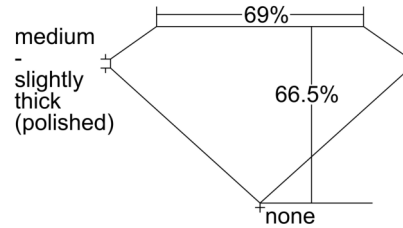

GIA NATURAL DIAMOND GRADING REPORT

November 29, 2024
GIA Report Number 7506906974
Shape and Cutting Style ..... Emerald Cut
Measurements ..... 8.53 x 6.30 x 4.19 mm

GRADING RESULTS

Carat Weight ..... 2.01 carat
Color Grade ..... J
Clarity Grade SI1

ADDITIONAL GRADING INFORMATION

Polish ..... Excellent
Symmetry ..... Excellent
Fluorescence ..... None
Inscription(s): GIA 7506906974
Comments: Pinpoints are not shown.

PROPORTIONS

Profile not to actual proportions