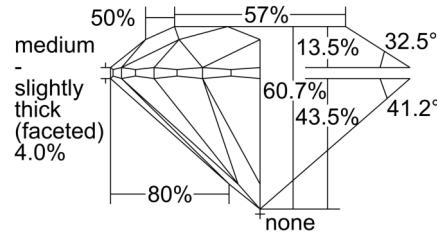

GIA NATURAL DIAMOND GRADING REPORT

August 16, 2024
 GIA Report Number 7508200631
 Shape and Cutting Style Round Brilliant
 Measurements 7.53 - 7.58 x 4.59 mm

GRADING RESULTS

Carat Weight 1.60 carat
 Color Grade I
 Clarity Grade SI1
 Cut Grade Excellent

PROPORTIONS

Profile to actual proportions

CLARITY CHARACTERISTICS

KEY TO SYMBOLS*

-  Feather
-  Needle
-  Pinpoint
-  Natural

* Red symbols denote internal characteristics (inclusions). Green or black symbols denote external characteristics (blemishes). Diagram is an approximate representation of the diamond, and symbols shown indicate type, position, and approximate size of clarity characteristics. All clarity characteristics may not be shown. Details of finish are not shown.